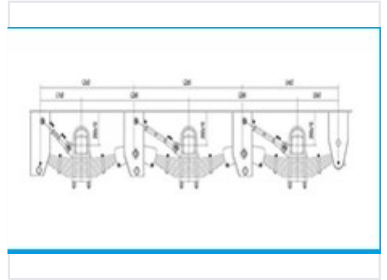

Mobile Phone Accessories and Parts

These are accessories and parts for mobile phones. They provide enhancements and replacements for various mobile phone models.

Product Overview

Mobile Phone Accessories and Parts

This product category encompasses a comprehensive range of components designed for the maintenance, repair, and enhancement of mobile devices. These parts are engineered to meet precise standards, ensuring compatibility and reliable performance for professional repair technicians and wholesale distributors. Our selection focuses on quality and durability, providing essential solutions for modern mobile hardware requirements.

Technical Specifications

Suspension System Components

- Central shock absorber units
- Bellows-style suspension components
- Horizontal beam assembly

Key Dimensions

148 mm
Dimension A

240 mm
Dimension B

147 mm
Dimension C