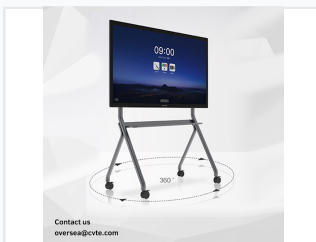

Mobile Flat Screen Display Trolley

This mobile flat screen display trolley has a sturdy frame and locking caster wheels. It is suitable for interactive displays, presentations, and digital signage.

ADDITIONAL IMAGES

Product Overview

Professional Mobile Display Solution

This mobile flat screen display trolley features a streamlined, fashionable design combined with a highly reliable structure. Engineered for versatility, it supports interactive flat panels ranging from 55 to 86 inches with a robust maximum weight capacity of 100kg. It is an ideal solution for dynamic environments such as trade shows, corporate offices, classrooms, hotels, and shopping malls.

Technical Specifications

Maximum Load Capacity

100 kg
Max Load

Supported Display Sizes	55" to 86"
Dimensions (L x W x H)	1160 x 661 x 1597 mm
Net Weight	18 kg

Mobility & Design

Mobility Features

- 4x Heavy-duty 360° swivel casters
- Integrated brakes for secure placement
- Mute casters for quiet movement