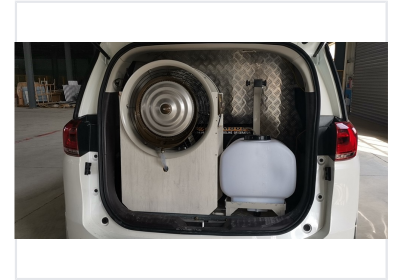

Mobile Disinfection Vehicle with Misting System

This mobile disinfection vehicle features a high-volume misting system for efficient sterilization. It is equipped with a large-capacity liquid tank and robust frame for extended operation and durability.

ADDITIONAL IMAGES

Product Overview

Mobile Disinfection Solution

This specialized mobile disinfection vehicle is engineered for rapid response in epidemic control, public health initiatives, and emergency management. It features an integrated high-volume misting system powered by an independent mobile generator, allowing for autonomous operation in public spaces, industrial zones, and agricultural areas. The vehicle is designed for versatility, including advanced data collection capabilities such as face recognition and specialized storage compartments for disinfection equipment.