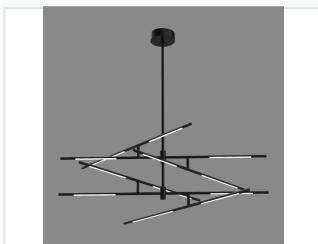

# Minimalist LED Linear Chandelier

This modern LED chandelier features a minimalist design with intersecting linear elements. The fixture provides ambient lighting and is suitable for contemporary interiors.

## ADDITIONAL IMAGES