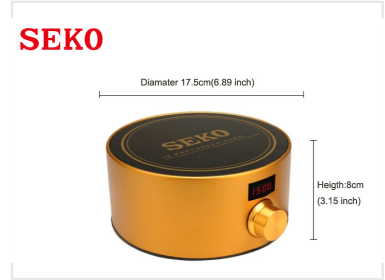

# Mini Radiant Tea Cooker

This mini radiant tea cooker is a compact appliance designed for heating and brewing tea. It features a radiant heating element that ensures even heat distribution and precise temperature control.

## ADDITIONAL IMAGES

### Dimensions

Parameter	Measurement
Diameter	17.5 cm
Height	8.0 cm