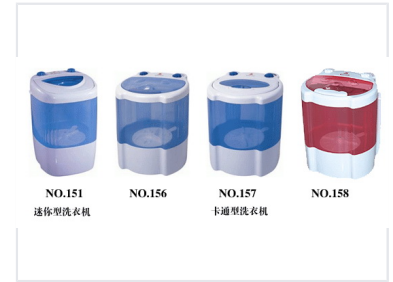

Mini Portable Washing Machine

This compact washing machine is designed for small loads and portability. It features a durable plastic construction and a transparent tub.

Product Overview

Compact Cleaning Solution

This mini portable washing machine is a space-saving solution designed for small loads and daily convenience. Built with durable plastic and a transparent tub, it allows for easy monitoring of the wash cycle while fitting seamlessly into compact environments. Perfect for apartments, student dorms, and travelers, this unit offers efficient cleaning in a portable footprint.

Technical Specifications

Available Models

- NO.151
- NO.156
- NO.157
- NO.158

Material

Durable Plastic

Key Features

Portable, Transparent Tub, Compact Design

Usage

Best Used For

Apartments • Dorms • Travel