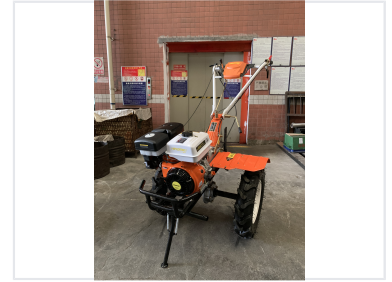

Mini Garden Power Tiller

This mini garden power tiller is a compact machine designed for soil preparation and cultivation. Equipped with a 15.0 horsepower engine, it efficiently tills soil for planting.

Product Overview

Compact Power for Soil Cultivation

This mini garden power tiller is a compact, high-performance machine engineered for efficient soil preparation in gardens and small-scale farming environments. Featuring a robust 15.0 horsepower engine, it provides the necessary power to handle various soil types with ease. Its adjustable tilling depth and width capabilities, combined with an ergonomic design, make it a versatile tool for maintaining seedbeds, vegetable gardens, and flower beds.

Technical Specifications

Engine Power

15 HP

Engine Power

Key Operational Features

- Adjustable tilling depth
- Adjustable tilling width
- User-friendly control panel
- Ergonomic handles

Design Benefits

Compact Design • Easy Maneuverability • Robust Construction