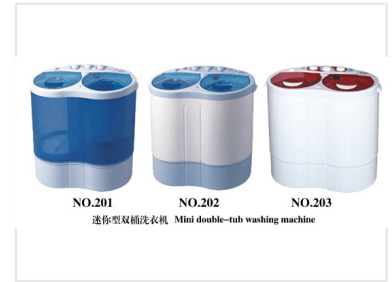

Mini Double-Tub Washing and Spin-Drying Machine

This mini washing machine features a compact double-tub design for washing and spin-drying. It is ideal for small loads in apartments, dorms, and RVs, offering a lightweight and convenient laundry solution.

Product Overview

Compact Laundry Solution

This mini double-tub washing and spin-drying machine provides a practical and efficient laundry solution designed for compact living spaces. With separate tubs for washing and spin-drying, it streamlines quick laundry tasks while remaining lightweight and easy to operate. It is the perfect choice for apartments, dormitories, and recreational vehicles where space and convenience are priorities.

Key Features

Compact Design, Dual-Tub System, Lightweight, Portable