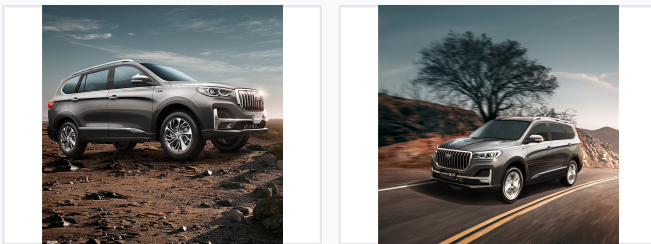

Mid-Size SUV with Modern Design

This mid-size SUV features a modern design with a prominent vertical grille and sleek headlights. Equipped with a turbocharged engine, it provides ample power and smooth acceleration.

ADDITIONAL IMAGES

Overview

Modern Mid-Size SUV

The SWM G05 is a sophisticated mid-size SUV designed to deliver a blend of urban elegance and robust performance. Featuring a spacious cabin with high-quality leather interiors and a large panoramic sunroof, it is engineered to provide maximum comfort for all passengers. With a versatile cargo capacity and advanced technology, including a 12-inch touchscreen and smart connectivity, this vehicle is an ideal choice for both business and family transport.

Dimensions

Vehicle Dimensions

Dimension	Value	Unit
Length	4750	mm
Width	1860	mm
Height	1780	mm
Wheelbase	2750	mm

Performance

Powertrain Options	2.0L 5MT, 1.5T 6AT
Max Trunk Loading Space	1920 L

Interior & Comfort