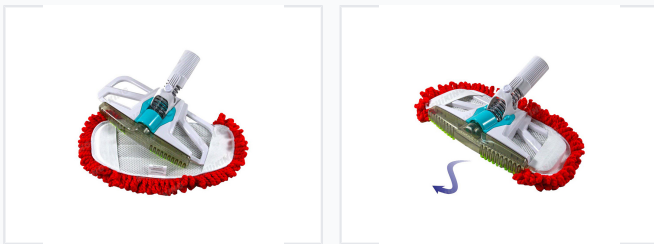

Microfiber Dusting Mop Nozzle with Swivel Head

This dusting mop nozzle features a swivel head for easy cleaning. The mop material is made of microfiber for effective dust and dirt removal.

ADDITIONAL IMAGES

Product Overview

Professional Cleaning Efficiency

This microfiber dusting mop nozzle is engineered for superior floor cleaning performance, combining vacuum suction capabilities with mechanical scrubbing. The design features a large front suction nozzle to maintain consistent airflow, preventing the nozzle from sticking to floors during operation. With a swivel head for maneuverability and a machine-washable microfiber pad, this tool is built for both efficiency and ease of maintenance.

Design & Construction

Weight Profile

Lightweight

Mop Pad Material	Microfiber
Swivel Head	Yes
Compatibility	Vacuum Compatible, Universal Adapter Option (SK-UNI)

Performance Features

Cleaning Mechanisms

- Vacuum suction nozzle for dust removal
- Microfiber pad with side loops for fine dust collection
- Machine-washable pad
- Swivel head for easy manipulation