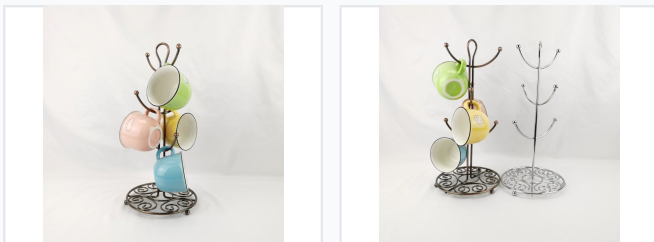

# Metal Cup Storage Rack

This metal cup rack is designed for storing and displaying cups in a kitchen or dining area. It features a circular base and curved arms to securely hold multiple cups.

## ADDITIONAL IMAGES

### Elegant Metal Cup Storage Solution

This metal cup storage rack offers a sophisticated way to organize and display your drinkware collection. Featuring a sturdy circular base with decorative scrollwork, the rack combines functional storage with aesthetic appeal, making it a perfect addition to any kitchen or dining environment. It is available in multiple finishes to suit diverse interior styles and is designed to securely hold cups by their handles.

## Design & Construction

Material	Metal
Available Finishes	Bronze, Silver Chrome
Base Style	Circular with decorative scrollwork