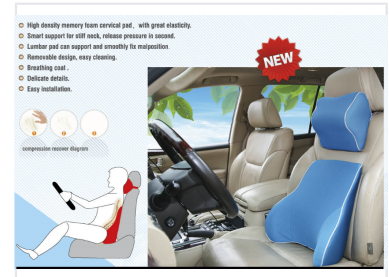

# Memory Foam Car Lumbar and Cervical Support Kit

This car kit includes a high-density memory foam cervical pad and lumbar support pad designed for optimal comfort and posture while driving. Both items feature a removable and easy-to-clean design with a breathable coat and delicate details.

### Ergonomic Comfort Solution

This car support kit features a high-density memory foam cervical pad and lumbar support pad designed to enhance posture and comfort during driving. The cervical pad provides smart support to relieve neck stiffness and pressure, while the lumbar pad helps correct seating posture. Both components are designed for easy maintenance with removable, breathable covers.

### Key Benefits

- Smart neck support for pressure relief
- Lumbar support to correct malposition
- High elasticity
- Easy to clean