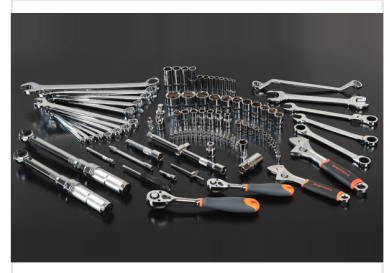

# Mechanics Tool Set with Sockets, Wrenches, and Ratchets

Comprehensive mechanics tool set featuring sockets, wrenches, ratchets and accessories. It is ideal for automotive repair, maintenance, and general mechanical tasks and constructed for durability and precision.

### Professional Mechanics Tool Set

This comprehensive mechanics tool set is engineered for durability and precision, making it an essential kit for automotive repair, maintenance, and general mechanical tasks. Crafted from high-quality chrome-vanadium steel, the collection includes a wide array of sockets, wrenches, ratchets, and accessories to handle diverse fastening requirements. Designed for professional use, this set provides the versatility and reliability needed to tackle complex mechanical projects efficiently.

## Key Features

Material	Chrome-Vanadium Steel
Primary Applications	Automotive Repair, General Maintenance, Mechanical Engineering

### Included Tools

- Standard Sockets
- Deep Sockets
- Combination Wrenches
- Adjustable Wrenches
- Torque Wrenches
- Ratchets
- Extension Bars
- Universal Joints
- Screwdriver Bits