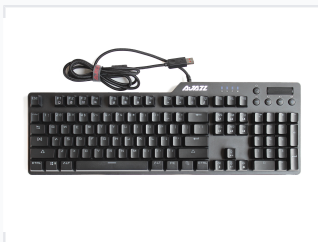

Mechanical Gaming Keyboard with RGB Backlighting

This mechanical gaming keyboard is designed with customizable RGB backlighting and a compact layout. It offers a responsive and tactile typing experience with mechanical key switches, along with dedicated media controls and programmable macro keys.

ADDITIONAL IMAGES

Overview

High-Performance Gaming Keyboard

This mechanical gaming keyboard is engineered for precision and durability, featuring responsive mechanical switches that provide excellent tactile feedback. Designed with the gamer in mind, it includes customizable backlighting for improved visibility, dedicated media controls, and programmable macro keys to streamline your gameplay. Its ergonomic layout and anti-ghosting technology ensure a comfortable and reliable experience during intense gaming sessions.

Performance & Features

Gaming Technology

Anti-ghosting • Programmable Macros

Switch Type	Mechanical
Backlighting	RGB, Green LED, Customizable
Media Controls	Yes

Connectivity & Design

Cable Features

- Braided
- Detachable

Connection Type	Wired USB
Layout Style	Compact