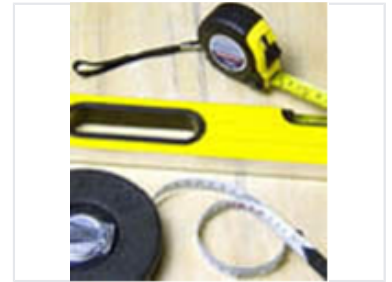

Measuring Tool Set with Tape Measure and Spirit Level

This set includes essential measuring tools for various applications. It features a retractable tape measure with both imperial and metric scales for accurate length measurements, a spirit level, and a flexible measuring tape.

Product Overview

Professional Measuring Solution

This comprehensive measuring tool set is designed for precision and versatility in various applications, including construction, DIY projects, and general home use. The kit features a durable retractable tape measure equipped with both imperial and metric scales for accurate length measurements. Additionally, it includes a spirit level to ensure surfaces are perfectly aligned, making it an essential addition to any professional or home toolkit.

Key Features

Included Tools

- Retractable Tape Measure
- Spirit Level
- Measuring Tape

Ideal Applications

Construction, DIY Projects, Home Use

Technical Specifications

Measurement Scales

Metric • Imperial