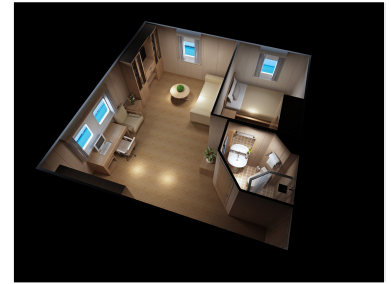

Marine Vessel Furniture Set

This furniture is designed for marine vessels, offering a full set of accommodation accessories. Material options include plywood, steel with paint, stainless steel, and aluminum.

ADDITIONAL IMAGES

Product Overview

Comprehensive Marine Accommodation Solutions

This marine vessel furniture set offers a versatile and durable solution for shipboard living spaces, designed to meet the rigorous demands of maritime environments. The collection includes a wide range of furnishings suitable for cabins, dining areas, and living quarters, all engineered for efficient space utilization. We offer flexible material options to ensure compatibility with specific vessel requirements and safety standards.

Design & Application

Typical Application Examples

Crew Cabins • Passenger Quarters • Dining Areas • Living Rooms