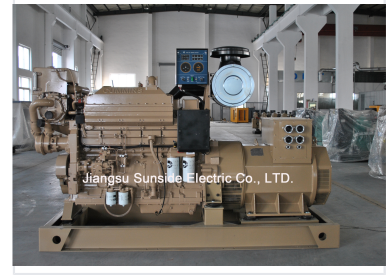

# Marine Diesel Generator Set

This marine diesel generator set delivers reliable performance, environmental protection, and energy saving. It is designed for easy maintenance and continuous long operation, suitable as E-power, main power, and harbor power.

### Robust Marine Power Solution

This high-performance marine diesel generator set is engineered for superior reliability and fuel efficiency in demanding maritime environments. Designed for versatile use, it serves effectively as a main, emergency, or harbor power source for various vessel types including tugboats, freighters, and dredging ships. The unit features an advanced control system for precise monitoring of critical engine and electrical parameters.