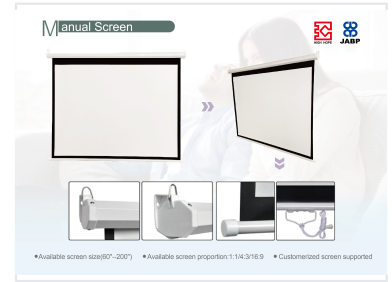

# Manual Pull Down Projector Screen

This is a manual projection screen. It is available in screen sizes ranging from 60 to 200 inches and supports screen proportions of 1:1, 4:3, and 16:9.

### Versatile Manual Projection Solution

This manual pull-down projection screen is designed for professional presentation environments requiring reliable and flexible visual displays. It supports a variety of aspect ratios including 1:1, 4:3, and 16:9 to accommodate diverse content formats. With flexible size options ranging from 60 to 200 inches, this screen is suitable for small meeting rooms and large venues alike. Customization options are available to meet specific project requirements.