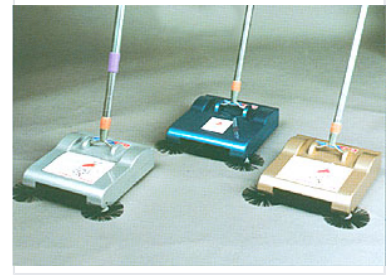

Manual Floor Sweeper with Rotating Brush

This manual floor sweeper utilizes a rotating brush system to efficiently collect dirt and debris. It is suitable for hard surfaces and carpets, offering an eco-friendly cleaning solution without the need for electricity or batteries.

Product Overview

Efficient Manual Cleaning Solution

This manual floor sweeper is engineered for efficient dirt and debris collection on both hard surfaces and carpets. Featuring a robust rotating brush system, it offers a lightweight and easy-to-manuever design suitable for various environments. Because it operates without electricity or batteries, it serves as an eco-friendly and cost-effective cleaning solution for professional and commercial spaces.

Key Features

Power Source

Manual • No Electricity Required • Battery-Free

Compatible Surfaces

Hard Floors, Carpets

Design & Usability

Design Highlights

- Rotating brush system for effective debris pickup
- Lightweight construction for easy maneuverability
- Ergonomic long handle for comfortable operation