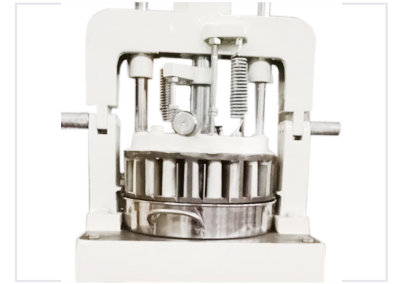

# Manual Dough Divider for Pasta and Baking

This manual dough divider evenly divides dough into 36 pieces. Its stainless steel construction ensures durability and hygiene for food processing environments.

## ADDITIONAL IMAGES

### Professional Manual Dough Divider

This high-productivity manual dough divider is engineered from durable stainless steel, ensuring both longevity and strict hygiene standards for food processing. Designed for precision, it allows operators to efficiently divide fresh pasta and baking dough into uniform portions ranging from 30g to 180g. It is an ideal solution for food and beverage factories, bakeries, and restaurants seeking a reliable, energy-saving tool to streamline their production process.

### Machine Dimensions

370mm x 590mm x 1160mm