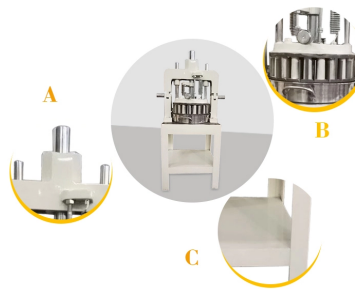

Performance & Capacity

The manual operation mechanism provides precise control for consistent dough weight and size.

Performance Highlights

36 pcs

Portions per Cycle

180 g

Max Dough Weight

30 g

Min Dough Weight