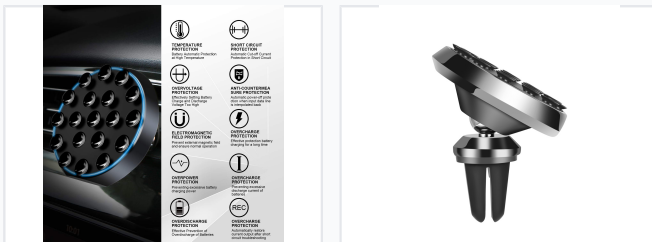

Magnetic Vent Mount Wireless Car Charger

This wireless car charger features a magnetic mounting system for secure phone attachment. Designed to fit into car air vents, it provides a convenient and accessible charging solution while driving.

ADDITIONAL IMAGES

Product Overview

Magnetic Wireless Convenience

This premium magnetic vent mount car charger offers a sleek, metallic design crafted from high-quality zinc alloy and brass. Engineered for secure mounting and efficient charging, it ensures your device remains accessible and powered throughout your commute. The unit supports fast wireless charging standards and incorporates a robust multi-protection safety system for peace of mind.