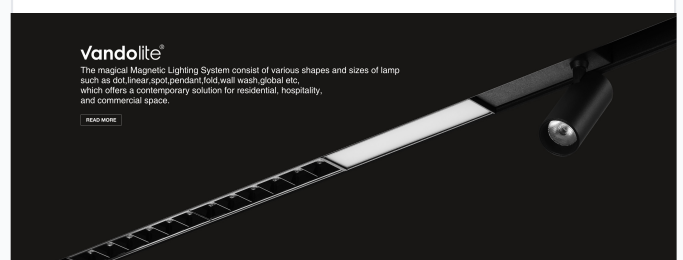

# Magnetic Track Linear Spotlight

This magnetic track spotlight provides focused and adjustable illumination for a variety of indoor settings. Its sleek, linear design and magnetic track system allow for easy installation and repositioning.

## ADDITIONAL IMAGES

### Versatile Magnetic Track Lighting System

This architectural magnetic track lighting system is designed for modern office, advertising, and exhibition environments. It features a sleek, minimalist design with adjustable spotlight heads and a variety of lamp modules, including linear, pendant, and wall wash options. The magnetic track enables effortless installation and repositioning, allowing for infinite illumination possibilities and precise directional control.

## System Versatility

The circular magnetic system offers both general and spot lighting with full, half, and quarter circle options.

A comprehensive range of lamp modules including dot, linear, spot, and pendant options for diverse environments.