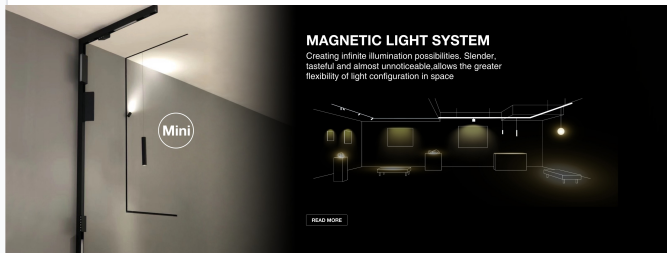

# Magnetic Track Linear Spotlight

This magnetic track spotlight provides focused and adjustable illumination for a variety of indoor settings. Its sleek, linear design and magnetic track system allow for easy installation and repositioning.

### Versatile Magnetic Track Lighting System

This architectural magnetic track lighting system is designed for modern office, advertising, and exhibition environments. It features a sleek, minimalist design with adjustable spotlight heads and a variety of lamp modules, including linear, pendant, and wall wash options. The magnetic track enables effortless installation and repositioning, allowing for infinite illumination possibilities and precise directional control.

## System Versatility

The circular magnetic system offers both general and spot lighting with full, half, and quarter circle options.

A comprehensive range of lamp modules including dot, linear, spot, and pendant options for diverse environments.

## Design & Installation

A slender and tasteful design that allows for maximum flexibility in light configuration.

The system supports 90° turns and transitions from ceiling to wall for enhanced architectural interest.