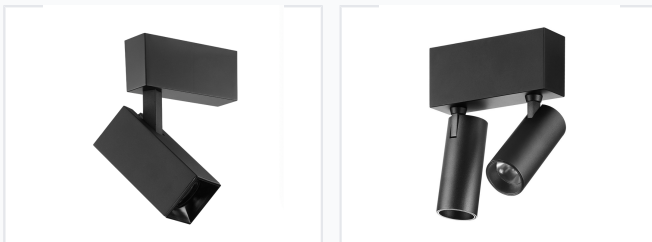

# Magnetic Track Linear Spotlight

This magnetic track spotlight provides focused and adjustable illumination for a variety of indoor settings. Its sleek, linear design and magnetic track system allow for easy installation and repositioning.

## ADDITIONAL IMAGES

### Versatile Magnetic Track Lighting System

This architectural magnetic track lighting system is designed for modern office, advertising, and exhibition environments. It features a sleek, minimalist design with adjustable spotlight heads and a variety of lamp modules, including linear, pendant, and wall wash options. The magnetic track enables effortless installation and repositioning, allowing for infinite illumination possibilities and precise directional control.

## System Versatility

The circular magnetic system offers both general and spot lighting with full, half, and quarter circle options.

A comprehensive range of lamp modules including dot, linear, spot, and pendant options for diverse environments.