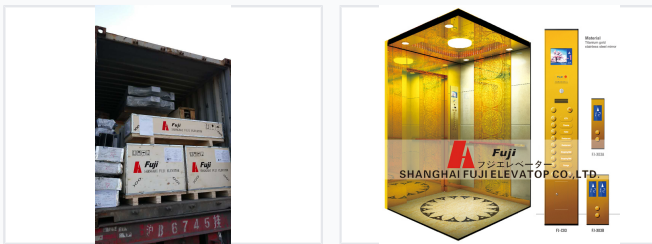

ADDITIONAL IMAGES

Product Overview

Luxury Elevator Car Overview

This luxury elevator car features an ornate interior design crafted for high-end environments. It combines aesthetic elegance with durable construction, utilizing premium materials such as titanium gold and stainless steel mirror finishes. Designed for versatility, the cabin is suitable for a wide range of commercial applications including hotels, cinemas, restaurants, and shopping malls.

Design & Materials

Design Elements

- Ornate interior design
- Patterned flooring
- Patterned ceiling

Interior Finishes

Titanium Gold, Stainless Steel Mirror Finish

Technical Specifications

Available Models

FJ-C03 • FJ-X03A • FJ-X03B

Control Panel Destinations

- KTV
- Cinema
- Hotel
- Restaurant
- Shopping Mall
- Garage