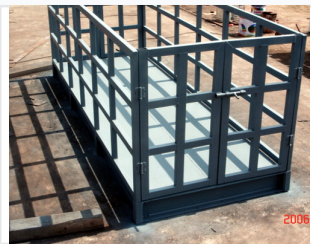

Livestock Weighing Scale with Enclosure

This livestock scale accurately measures the weight of animals such as pigs, cattle, and sheep. It features a durable metal frame and an enclosure for animal safety during weighing.

ADDITIONAL IMAGES

Product Overview

Professional Livestock Weighing Solution

This livestock weighing scale is engineered for precision and durability in demanding agricultural environments. Featuring a robust enclosure with a gated design, it ensures the safety of animals while the non-slip surface provides stability during the weighing process. Advanced dynamic weighing technology delivers accurate weight data even when livestock are moving on the platform, making it an essential tool for efficient farm management and veterinary applications.

Technical Specifications

Capacity Range

- 1 Ton
- 2 Tons
- 3 Tons
- 5 Tons

Available Platform Sizes

- 1.0m x 1.0m
- 1.2m x 1.2m
- 1.2m x 1.5m
- 1.5m x 1.5m

Customizable Dimensions

Yes

Features & Construction