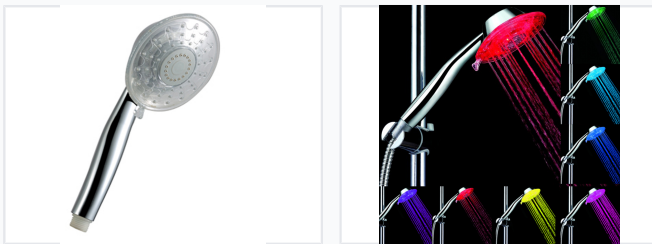

LED Water Temperature Shower Head

This LED shower head provides a visually stunning showering experience with integrated LED lights that change color based on water temperature. The shower head is designed for easy installation and universal compatibility with standard shower arms.

ADDITIONAL IMAGES

Product Overview

Innovative LED Temperature Sensing Shower

This LED shower head transforms your daily routine into a visually engaging experience by illuminating the water stream with colors that correspond to water temperature. Designed for safety and convenience, it utilizes advanced hydroelectric power generation, eliminating the need for batteries or external electrical connections. Its universal design ensures easy installation on standard shower hoses, making it a perfect upgrade for modern bathrooms seeking both style and functionality.