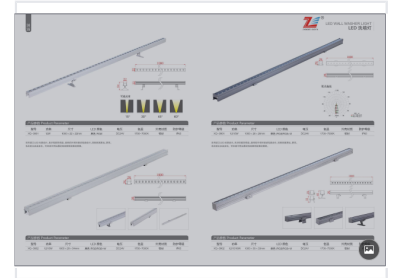

# LED Wall Washer Light

These LED wall washer lights are designed for outdoor use. They feature aluminum construction and IP65 protection, with color temperature options from 1700-7000K.