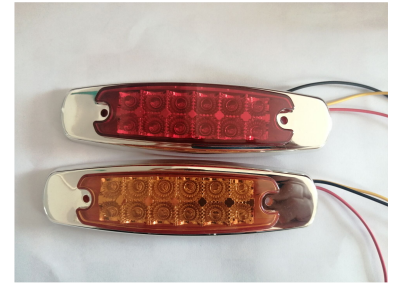

# LED Truck Side Marker Lamp

High-intensity LED side marker lamps are designed for trucks and trailers. They feature a durable chrome housing and energy-efficient LEDs for enhanced visibility and safety.

### High-Visibility LED Side Marker

These high-intensity LED side marker lamps are designed for trucks and trailers, providing essential visibility and safety on the road. Featuring a durable chrome housing and energy-efficient LED technology, these lights are built for long-lasting performance. The lamps are designed for easy surface mounting with pre-drilled holes, making installation straightforward for fleet maintenance or aftermarket upgrades.

### Available Colors

Red, Yellow, White