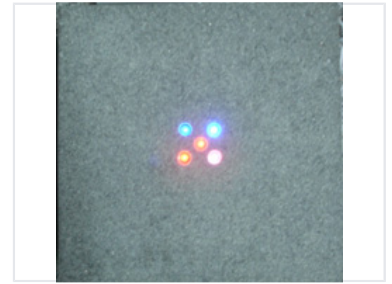

LED Stone Light

These LED lights are embedded in a stone-like material. They provide accent lighting for outdoor spaces such as gardens and pathways.

Product Overview

Innovative LED Stone Integration

The LED Stone Light features high-quality light sources embedded directly into a durable, stone-like textured housing. This unique design provides a robust and aesthetic lighting solution perfect for specialized architectural or decorative applications. The unit houses a cluster of five integrated LEDs capable of emitting vibrant colors, including red and blue, ensuring versatile visual output for professional projects.

Technical Details

LED Cluster	5 units
Available Colors	Blue, Red

Physical Properties

Housing Texture	Dark gray textured stone-like surface
-----------------	---------------------------------------