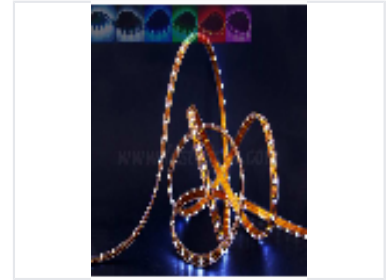

LED Rope Light

This flexible rope light features evenly spaced LEDs encased in a durable, weather-resistant PVC jacket. Designed for both indoor and outdoor use, it provides ambient lighting for architectural accents, landscape lighting, and decorative displays.

Product Overview

Versatile Lighting Solution

The Norma Rope Light Series is a highly flexible lighting solution engineered for diverse applications. Featuring evenly spaced LEDs protected by a durable, weather-resistant PVC jacket, this product delivers consistent brightness and superior energy efficiency. It is perfectly suited for both indoor and outdoor environments, making it ideal for architectural accents, landscape illumination, and decorative displays.

Technical Specifications

Construction

- Durable PVC jacket
- Weather-resistant design
- Flexible form factor
- Evenly spaced LEDs

Installation

- Easy to install
- Customizable length (cuttable)

Application Compatibility