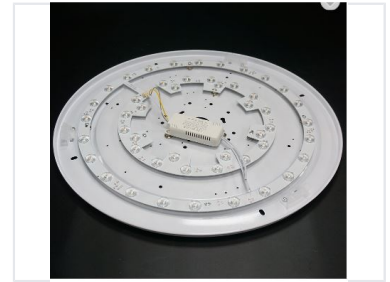

LED Retractable Blade Ceiling Fan

This decorative ceiling fan features integrated LED lighting and retractable blades. It is designed for indoor use, providing both cooling and decorative functions.

ADDITIONAL IMAGES

Product Overview

Modern Retractable Ceiling Fan

This 42-inch retractable ceiling fan combines cooling functionality with modern aesthetic appeal. Featuring a high-efficiency 30W pure copper DC motor and integrated 24W LED lighting, it offers a dual-purpose solution for indoor spaces. The blades are designed to retract when not in use, providing a clean and minimalist look suitable for contemporary interiors.

Technical Specifications

Motor Power	30 W
Motor Type	Pure Copper DC Motor
LED Power	24 W
Blade Material	ABS
Number of Blades	3

Dimensions & Features

Fan Diameter	1066 mm
Reversible Airflow	Yes
Control Type	Remote Control