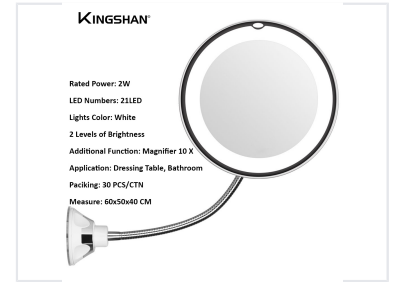

LED Makeup Mirror with Gooseneck

This LED makeup mirror provides bright and even light for flawless makeup application. Equipped with a flexible gooseneck and suction cup, it allows for easy and secure mounting.

ADDITIONAL IMAGES

Product Overview

Professional LED Makeup Mirror

This LED makeup mirror is designed for precision and convenience, featuring a flexible gooseneck and a secure suction cup base for versatile mounting. Equipped with 21 bright white LEDs, it ensures even illumination for flawless makeup application in any bathroom or dressing room setting. With adjustable brightness levels and a built-in 10x magnifier, this mirror provides the detailed visibility required for professional-grade grooming.

Technical Specifications

Rated Power

2 W

Rated Power

LED Quantity: 21

Light Color: White

Magnification: 10x

Brightness Levels: 2

Features & Application

Recommended Applications

Bathroom • Dressing Table • Bedroom

Mounting Method: Suction Cup, Flexible Gooseneck

Logistics & Packaging

Packaging Details

Metric	Value
Quantity per Carton	30 PCS
Carton Dimensions	60x50x40 CM