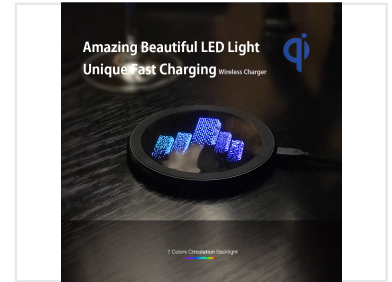

LED Light Wireless Charger

This wireless charger features an amazing and beautiful LED light display. It offers unique fast charging capabilities and a visually appealing design with 7 colors circulation backlight.

Product Overview

Innovative LED Wireless Charging Solution

This wireless charger combines high-efficiency power delivery with a striking aesthetic design to enhance any workspace. Featuring an integrated 7-color circulation backlight, it provides both functional utility and a modern, vibrant look. Designed for professionals who value both performance and office ambiance, it supports universal Qi wireless charging standards.

Performance

Charging Speed

Unique Fast Charging

Supported Standards

Qi

Design Features

Lighting Modes

7 colors circulation backlight

Design Style

Modern LED decorative display