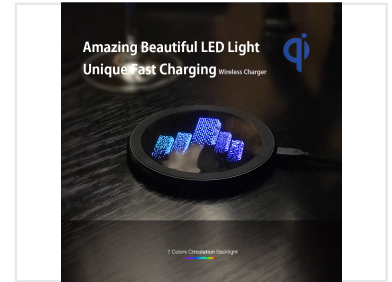

# LED Light Wireless Charger

This wireless charger provides a unique and fast charging experience. It features a beautiful LED light display with a 7 colors circulation backlight.

### Modern Charging Solution

This wireless charger combines fast, efficient charging with a stunning LED aesthetic. It features a sophisticated 7-color circulation backlight that adds a modern touch to any professional workspace or desk. Designed for Qi-compatible devices, it offers a seamless and unique power delivery experience.

## Key Features

Standard

Qi

Lighting Effect

7 Colors Circulation Backlight