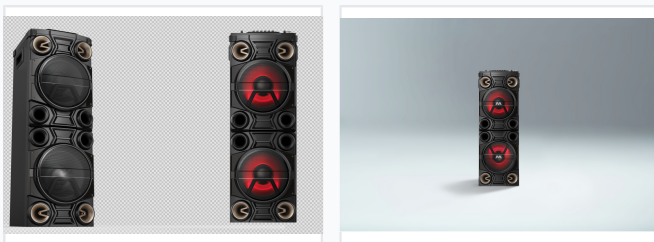

# LED Light Karaoke Bluetooth Speaker

This LED light karaoke Bluetooth speaker is designed for karaoke parties and professional audio applications. It features LED lighting, providing a visually appealing experience alongside its powerful sound output.

## ADDITIONAL IMAGES

### Professional Karaoke Audio Solution

This high-performance karaoke Bluetooth speaker is engineered for powerful sound output and versatile party applications. Featuring a robust dual-speaker configuration and integrated LED lighting effects, it creates an immersive audio-visual experience for any event. With comprehensive connectivity options including Bluetooth, USB, and auxiliary inputs, it offers seamless integration for professional and casual use alike.

### Dimensions

346 x 355 x 985 mm