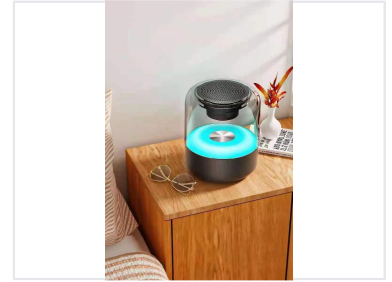

# LED Illuminated Bluetooth Speaker with Subwoofer

This portable Bluetooth speaker delivers enhanced bass with its integrated subwoofer. Its LED lighting system and TWS pairing capabilities provide an immersive audio-visual experience.

### Compact LED Bluetooth Speaker

This cylindrical Bluetooth speaker combines high-fidelity audio with dynamic LED lighting for an immersive experience. Designed with a built-in subwoofer, it delivers enhanced bass performance in a compact, portable form factor. With support for multiple playback modes including Bluetooth 5.1, TF card, and auxiliary input, it is a versatile audio solution for various environments.

### Key Features

- Integrated LED lighting
- Built-in subwoofer
- TWS (True Wireless Stereo) support