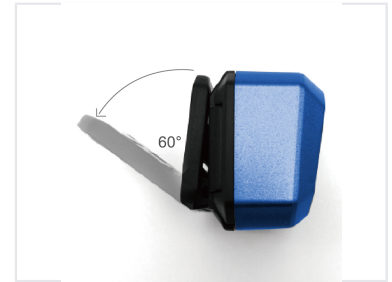

LED Headlamp with Adjustable Strap

This LED headlamp is designed for hands-free illumination in various environments. It features a robust construction with an adjustable head strap for a secure and comfortable fit.

ADDITIONAL IMAGES

Overview

Versatile Hands-Free Illumination

This high-performance LED headlamp is designed for professional and recreational use, featuring a dual-light system with both OSRAM and COB LEDs. With multiple lighting modes and an adjustable tilt mechanism, it provides precise illumination for any task. The unit is built for durability with an IP54 waterproof rating and includes convenient features like a magnetic back and detachable strap holder.

Features & Functionality

Lighting Modes

- High
- Low
- COB ON
- ALL ON
- OFF

Key Features

Sensor Function, Dimmer Function, Detachable Light, Magnetic Back

Physical Attributes

Waterproof Rating

IP54