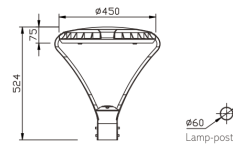

IP65 • IK06 • 5KV Differential Surge • 10KV Common Surge

Housing Material

Aluminum die-cast housing

Glass Specification

6.0 tempered glass

Installation & Dimensions

Installation Methods

- Lamp post installation (Ø60mm)
- Optional hanging installation

Lamp Post Diameter

60 mm

Product Variants

A series LED Garden Lamp

Model Code	Power (W)	Input Voltage (V)	CR	Luminous Flux (lm)	CCT (K)	Dimension (mm) L*W*H
SH-GL30A	30	100-277	70	3000	2700-6500	Ø450*524
SH-GL60A	60			6000	2700-6500	Ø450*524
SH-GL90A	90			9000	2700-6500	Ø450*524
SH-GL120A	120			12000	2700-6500	Ø450*524

Detailed technical parameters and dimensional drawings for the 30W to 120W model range.

Model Specifications

Model Code	Power (W)	Luminous Flux (lm)	Dimensions (mm)
SH-GL30A	30	3000	Ø450*524
SH-GL60A	60	6000	Ø450*524
SH-GL90A	90	9000	Ø450*524
SH-GL120A	120	12000	Ø450*524