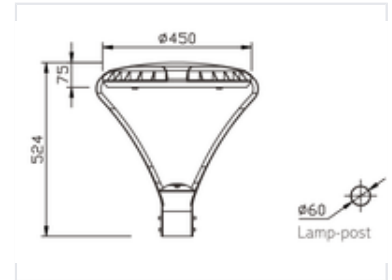

LED Garden Lamp with Aluminum Housing

This LED garden lamp features a die-cast aluminum housing and tempered glass. It is designed for lamp post installation and provides a wide input voltage range.

ADDITIONAL IMAGES

Lamp Post Diameter

60 mm

Product Variants

A series LED Garden Lamp

Model Code	Power (W)	Input Voltage (V)	CR	Luminous Flux (lm)	CCT (K)	Dimension (mm) L*W*H
SH-GL30A	30	100-277	70	3000	2700-6500	Ø450*524
SH-GL60A	60			6000	2700-6500	Ø450*524
SH-GL90A	90			9000	2700-6500	Ø450*524
SH-GL120A	120			12000	2700-6500	Ø450*524

Detailed technical parameters and dimensional drawings for the 30W to 120W model range.

Model Specifications

Model Code	Power (W)	Luminous Flux (lm)	Dimensions (mm)
SH-GL30A	30	3000	Ø450*524
SH-GL60A	60	6000	Ø450*524
SH-GL90A	90	9000	Ø450*524
SH-GL120A	120	12000	Ø450*524