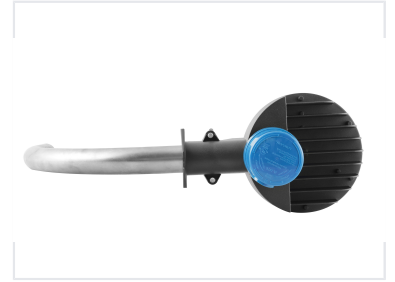

LED DOB Barn Light with Dusk-to-Dawn Photocell

This LED DOB barn light is available in 35W and 70W configurations. It features a photocontrol for automatic dusk-to-dawn operation and is constructed with a heavy-duty, corrosion-resistant housing.

ADDITIONAL IMAGES