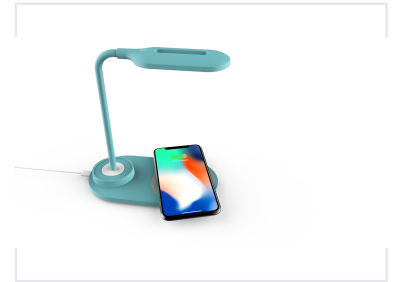

LED Desk Lamp with Wireless Charger

This eye-caring LED desk lamp features touch controls and adjustable brightness. It also includes a wireless charging pad for convenient charging of compatible smartphones.

ADDITIONAL IMAGES

Overview

Versatile Desk Lighting & Charging

This 2-in-1 LED desk lamp combines efficient workspace illumination with a convenient integrated wireless charger. Designed for modern professional environments, it features touch-sensitive controls that allow for infinite brightness adjustment and multiple color temperature modes. The flexible design ensures optimal light positioning, while the built-in charging pad helps keep your workspace clutter-free.

Technical Specifications

Input Voltage	5 V
Input Current	2 A

Wireless Charging

Charger Output

5 W
Power Output

Charging Efficiency	68-72%
---------------------	--------

Lighting Features

Available Light Colors	Soft White, Cool White, Warm White
------------------------	------------------------------------