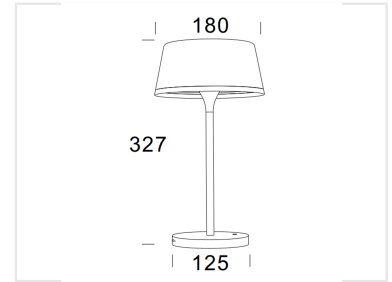

LED Desk Lamp with Adjustable Head

This LED desk lamp features a minimalist design with a circular base, slender stem, and conical lampshade. The integrated LED technology ensures energy-efficient lighting, making it suitable for both home and office environments.

ADDITIONAL IMAGES

Product Overview

Modern LED Desk Lamp

This sleek and modern LED desk lamp is designed for both home and office environments, offering a minimalist aesthetic with a circular base and slender stem. It features an adjustable lamp head for focused illumination and integrated LED technology for energy-efficient performance. With its compact footprint, it serves as an ideal lighting solution for desks, bedside tables, and other workspaces.

Lighting Features

Dimmable Steps	3 steps
Control Interface	Touch switch
Adjustable Head	Yes

Physical Dimensions

Total Height	327 mm
Lampshade Diameter	180 mm
Base Diameter	125 mm

Design & Application

Style