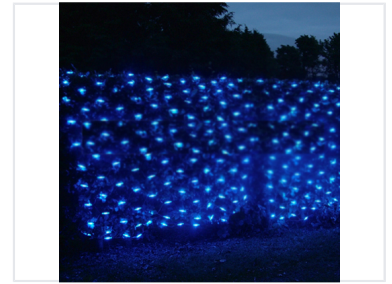

LED Decorative Net Lights

These LED net lights feature a grid-like arrangement of interconnected LED lights. The net design allows for easy draping over bushes, hedges, and other surfaces, creating a visually appealing display.

ADDITIONAL IMAGES

Product Overview

Versatile Decorative LED Net Lighting

These LED net lights feature a flexible grid-like arrangement, designed for easy draping over bushes, hedges, and various surfaces to create uniform, visually appealing illumination. Engineered for both indoor and outdoor applications, they offer a durable and energy-efficient solution for festive decorations, garden accent lighting, and ambient displays. The interconnected wire mesh ensures consistent light placement, making them ideal for professional decorative projects.

Technical Specifications

Available Colors

White • Blue

Light Source

LED

Environment

Indoor, Outdoor

Key Features

Performance Highlights

1 High

Energy Efficiency

1 Long-lasting

Durability

Design Capabilities

- Flexible grid-like wire mesh
- Uniform illumination pattern
- Easy draping installation
- Interconnected light structure