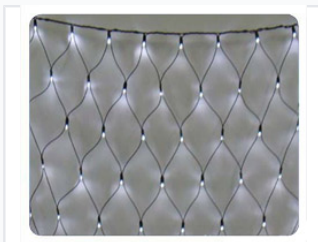

LED Decorative Net Lights

These LED net lights feature a grid-like arrangement of interconnected LED lights. The net design allows for easy draping over bushes, hedges, and other surfaces, creating a visually appealing display.

ADDITIONAL IMAGES

Product Overview

Versatile Decorative LED Net Lighting

These LED net lights feature a flexible grid-like arrangement, designed for easy draping over bushes, hedges, and various surfaces to create uniform, visually appealing illumination. Engineered for both indoor and outdoor applications, they offer a durable and energy-efficient solution for festive decorations, garden accent lighting, and ambient displays. The interconnected wire mesh ensures consistent light placement, making them ideal for professional decorative projects.

Technical Specifications

Available Colors

White • Blue

Light Source

LED

Environment

Indoor, Outdoor

Key Features

Performance Highlights

1 High

Energy Efficiency

1 Long-lasting

Durability

Design Capabilities

- Flexible grid-like wire mesh
- Uniform illumination pattern
- Easy draping installation
- Interconnected light structure