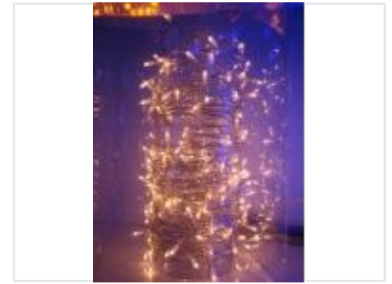

LED Decorative Fairy Lights

These miniature LED lights, also known as fairy lights, provide a decorative touch to various environments. They are flexible, energy-efficient, and safe due to their low-voltage power source, making them suitable for diverse applications.

Product Overview

Versatile Decorative Lighting

These miniature LED fairy lights are designed to create a warm and inviting ambiance in any setting. Featuring a flexible, discreet wire, they can be easily shaped to suit a wide variety of decorative needs. With their energy-efficient, low-voltage power source, these lights are a safe and versatile choice for both indoor and outdoor applications, from home decor to event lighting.