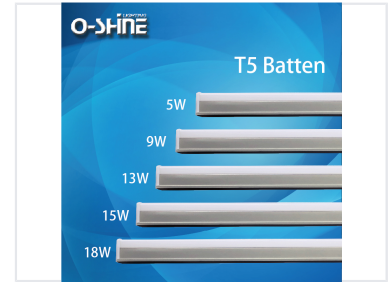

LED Batten Fixture

This LED batten fixture is a high-performance lighting solution for diverse applications. Its durable polycarbonate construction ensures longevity and impact resistance.