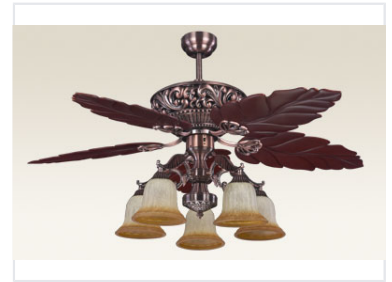

# Leaf-Bladed Ceiling Fan with Integrated Light

This ceiling fan features intricately designed leaf-shaped blades and ornate metalwork. The integrated lighting fixture includes multiple glass shades, providing ambient light while operating quietly and efficiently.

### Sophisticated Cooling and Illumination

This leaf-bladed ceiling fan is designed to provide both efficient cooling and ambient illumination for living spaces. Featuring intricately designed blades and ornate metalwork, it adds a touch of elegance to any room while operating quietly. By creating a wind chill effect, this fan helps reduce reliance on air conditioning, potentially lowering household energy consumption by up to 40%.

### Design & Functionality

Leaf-shaped blades, Integrated lighting, Ornate metalwork, Quiet operation, Energy-saving