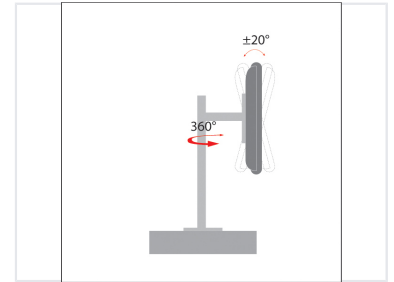

LCD Monitor Desk and Wall Mount

This LCD monitor mount is constructed from aluminum and steel. It features height adjustability, tool-free tilt, and can be installed on either a desk or wall.

ADDITIONAL IMAGES

Product Overview

Versatile Ergonomic Mounting Solution

This LCD Monitor Desk and Wall Mount provides a flexible, ergonomic solution for modern workspaces, supporting screen sizes from 13 to 27 inches. Constructed from durable aluminum and steel, it offers adjustable height, tilt, and swivel capabilities to ensure optimal viewing comfort. Designed for both desk and wall installation, it includes a cable management system to maintain a clean and organized work environment.

Compatibility & Mounting

Supported Screen Size	13" - 27"
VESA Compatibility	75, 100
Installation Options	Desk Mount, Wall Mount
Max Load (Desk)	10 kg
Max Load (Wall)	15 kg

Adjustability & Ergonomics

Tilt Adjustment	20 °
Swivel Range	360 °
Distance to Column	59-149