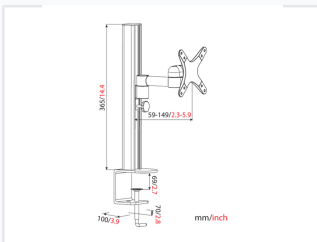

LCD Monitor Desk and Wall Mount

This LCD monitor mount is constructed from aluminum and steel. It features height adjustability, tool-free tilt, and can be installed on either a desk or wall.

ADDITIONAL IMAGES

Product Overview

Versatile Ergonomic Mounting Solution

This LCD Monitor Desk and Wall Mount provides a flexible, ergonomic solution for modern workspaces, supporting screen sizes from 13 to 27 inches. Constructed from durable aluminum and steel, it offers adjustable height, tilt, and swivel capabilities to ensure optimal viewing comfort. Designed for both desk and wall installation, it includes a cable management system to maintain a clean and organized work environment.

Compatibility & Mounting

Supported Screen Size	13" - 27"
VESA Compatibility	75, 100
Installation Options	Desk Mount, Wall Mount
Max Load (Desk)	10 kg
Max Load (Wall)	15 kg

Adjustability & Ergonomics

Tilt Adjustment	20 °
Swivel Range	360 °
Distance to Column	59-149

Construction & Logistics

Available Finishes

Silver • Black

Shipping Specifications

Metric	Value
Net Weight	10.32 kg
Gross Weight	12.84 kg
Carton Size	79.5 x 21 x 27 cm
Quantity per Carton	6 pcs

Construction Materials