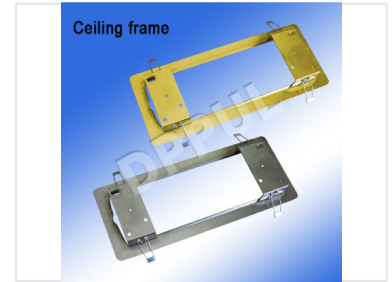

LCD Display Ceiling Mount Kit

This ceiling frame mounting kit is designed for securely installing LCD displays into suspended ceilings. Constructed from durable metal, the frame provides a stable and reliable support structure.

Product Overview

Professional Ceiling Mounting Solution

This ceiling frame mounting kit is engineered for the secure and professional installation of LCD displays into suspended ceilings. Built from durable metal, the frame provides a stable, reliable support structure for various commercial and educational environments. Its modular design includes adjustable brackets and all necessary hardware to accommodate different display sizes and ceiling grid configurations, ensuring a clean, aesthetically pleasing integration.

Technical Details

Key Features

- Adjustable mounting brackets
- Modular design
- Universal hardware included

Material	Durable metal
Installation Type	Suspended ceiling mount

Applications

Suitable Environments	Commercial, Educational, Residential
-----------------------	--------------------------------------