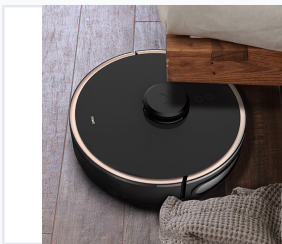

Laser Navigation Robot Vacuum Cleaner

This laser navigation robot vacuum cleaner provides high cleaning coverage with its laser navigation system. It delivers 2000Pa of suction power for effective dirt removal.

ADDITIONAL IMAGES

Overview

Intelligent Laser Navigation Cleaning

The D810 Laser Navigation Robot Vacuum Cleaner is a sophisticated cleaning solution designed for modern, autonomous home maintenance. Utilizing high-precision LDS laser mapping and SLAM algorithms, it intelligently navigates your floor plan to ensure comprehensive coverage while avoiding obstacles. With powerful 2500Pa suction, an electronically controlled water tank for smart mopping, and seamless app integration, this device offers a truly hands-free cleaning experience.

Define specific cleaning zones directly through the mobile app.

Built-in multi-sensors and collision buffers provide two-way protection for both furniture and the robot.

Advanced climbing ability allows the robot to cross obstacles up to 2cm high.

Physical Specifications

ACCESSORIES

Comprehensive accessory kit including side brushes, HEPA filters, mop, and charging station.

Dimensions	320 x 320 x 110 mm
Net Weight	2.6 kg
Color	White

Power

Battery Capacity	3200 mAh
Charging Time	5-6 hours
Auto-Recharge	Yes