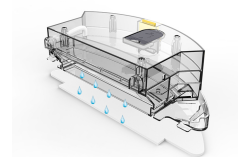

200ml electronically controlled water tank

The 200ml electronically controlled water tank ensures precise water regulation and consistent mopping.

Suction Power	2500 Pa
Dustbin Capacity	400 ml
Water Tank Capacity	200 ml