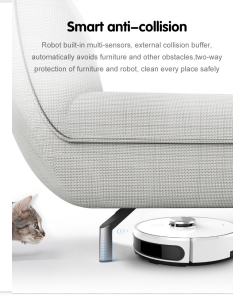

Laser Navigation Robot Vacuum Cleaner

This laser navigation robot vacuum cleaner provides high cleaning coverage with its laser navigation system. It delivers 2000Pa of suction power for effective dirt removal.

Suction Power	2500 Pa
Dustbin Capacity	400 ml
Water Tank Capacity	200 ml

Navigation & Intelligence

High-precision LDS laser scanning combined with SLAM algorithms creates real-time maps for intelligent navigation.

Define specific cleaning zones directly through the mobile app.

Built-in multi-sensors and collision buffers provide two-way protection for both furniture and the robot.

Advanced climbing ability allows the robot to cross obstacles up to 2cm high.