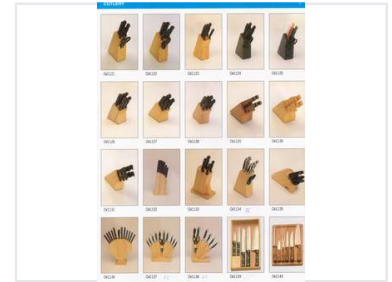

Knife Block Set

These sets include a variety of knife styles, such as utility, chef's, and paring knives. The countertop blocks are designed for safe and convenient storage.

Overview

Professional Kitchen Organization

This comprehensive knife block set collection offers a versatile storage solution for professional and home kitchens alike. Designed for countertop placement, these sets provide safe and convenient access to a variety of essential kitchen knives. With multiple configurations available, these blocks help maintain blade integrity while keeping your workspace organized and efficient.