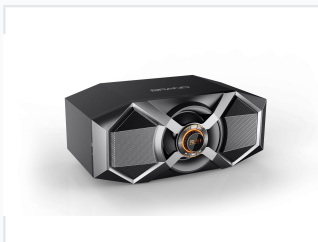

Karaoke Party Speaker with Bluetooth, USB, FM, and LED Lighting

This karaoke speaker is designed for parties and events, providing high-quality sound. It features Bluetooth, USB, FM radio, AUX input, and LED lighting for versatile connectivity and an enhanced atmosphere.

ADDITIONAL IMAGES

Product Overview

Versatile Karaoke & Party Audio

This professional karaoke party speaker is designed to deliver high-quality audio performance for any event. With a powerful 60W output and a dual-driver setup, it ensures clear and impactful sound. The unit features extensive connectivity options, including Bluetooth, USB, and AUX, making it a flexible solution for various media sources.

Technical Specifications

Model Number	P6
Output Power	60 W
Speaker Driver Size	6.5 inch woofer + 2.5 inch tweeter
Dimensions	550mm (H) x 269.4mm (D) x 230mm (D)

Features & Connectivity

Display & Lighting

LED Display • Integrated LED Lighting

Connectivity	Bluetooth, AUX (3.5mm), USB, FM Radio
--------------	---------------------------------------