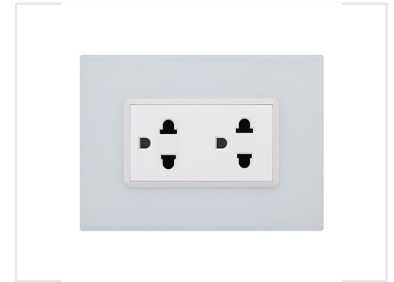

# Italian Standard Electrical Switch Socket

This Italian standard switch socket features a full flat design. It is easy to clean and provides safe, comfortable operation.